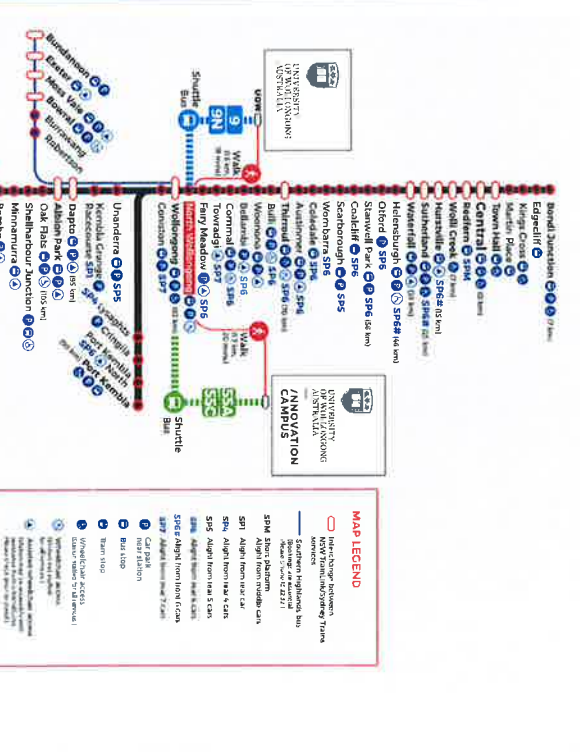

Train services

North Wollongong Station is the closest to the Wollongong Campus. The station is located on Northfields Ave. The station is located on Northfields Ave. The station is located on Northfields Ave.

Free parking
Campus and UOW have more than 15,000 people on campus each day, but there are only 3,000 parking spaces. Campus-run parking is free, but there are only 3,000 parking spaces. Campus-run parking is free, but there are only 3,000 parking spaces.