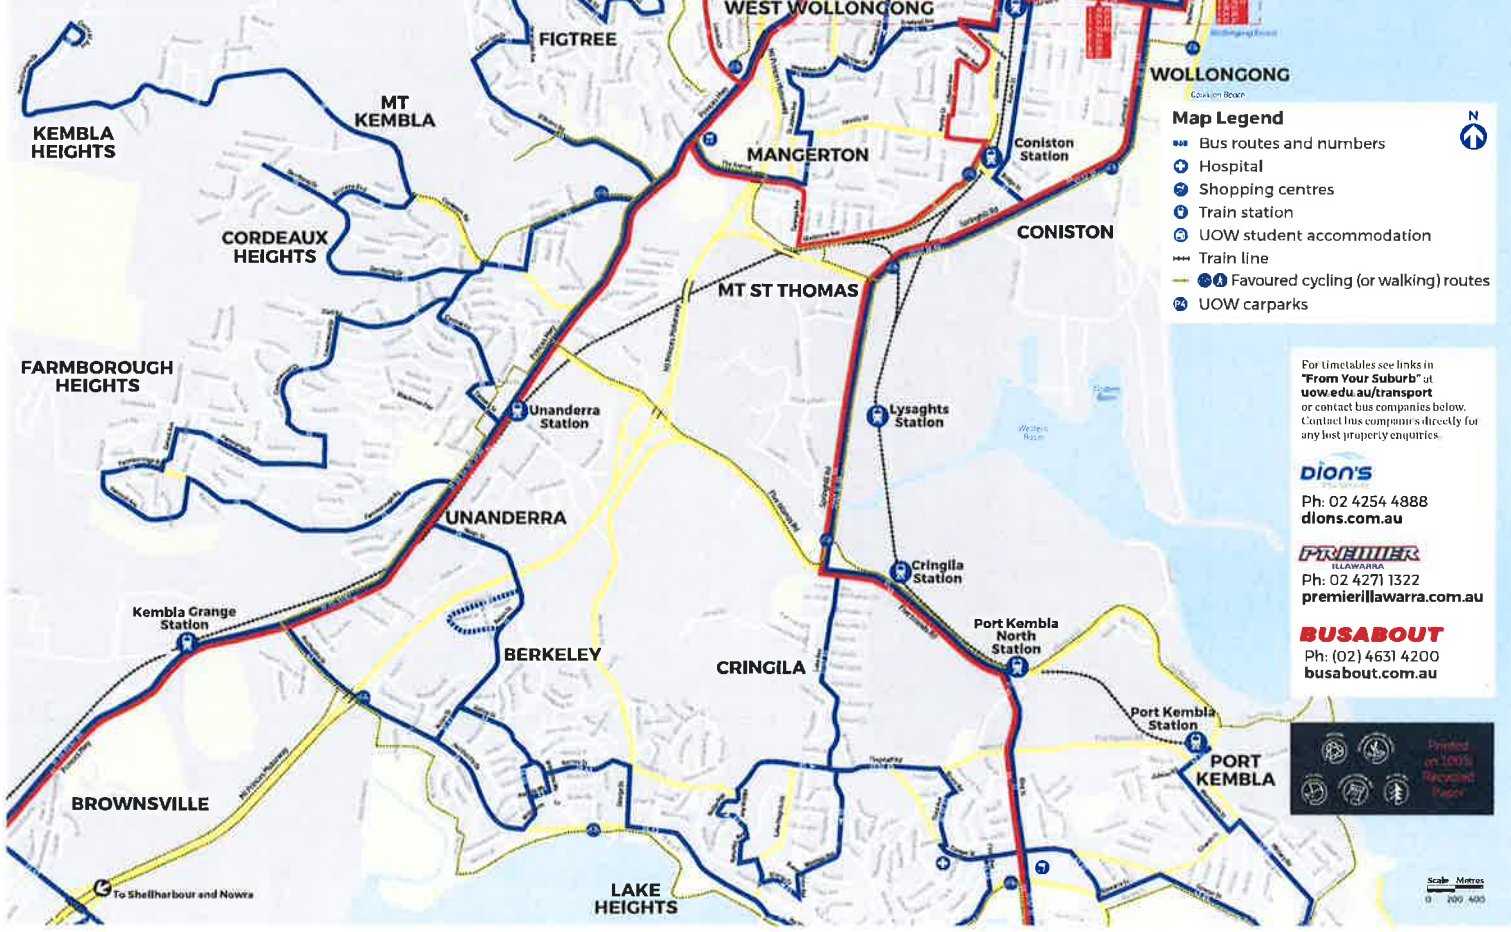

For timetables see links in **"From Your Suburb"** at uow.edu.au/transport or contact bus companies below. Contact bus companies directly for any lost property enquiries.

Dion's
Ph: 02 4254 4888
dlons.com.au

PREMIER
ILLAWARRA
Ph: 02 4271 1322
premierillawarra.com.au

BUSABOUT
Ph: (02) 4631 4200
busabout.com.au